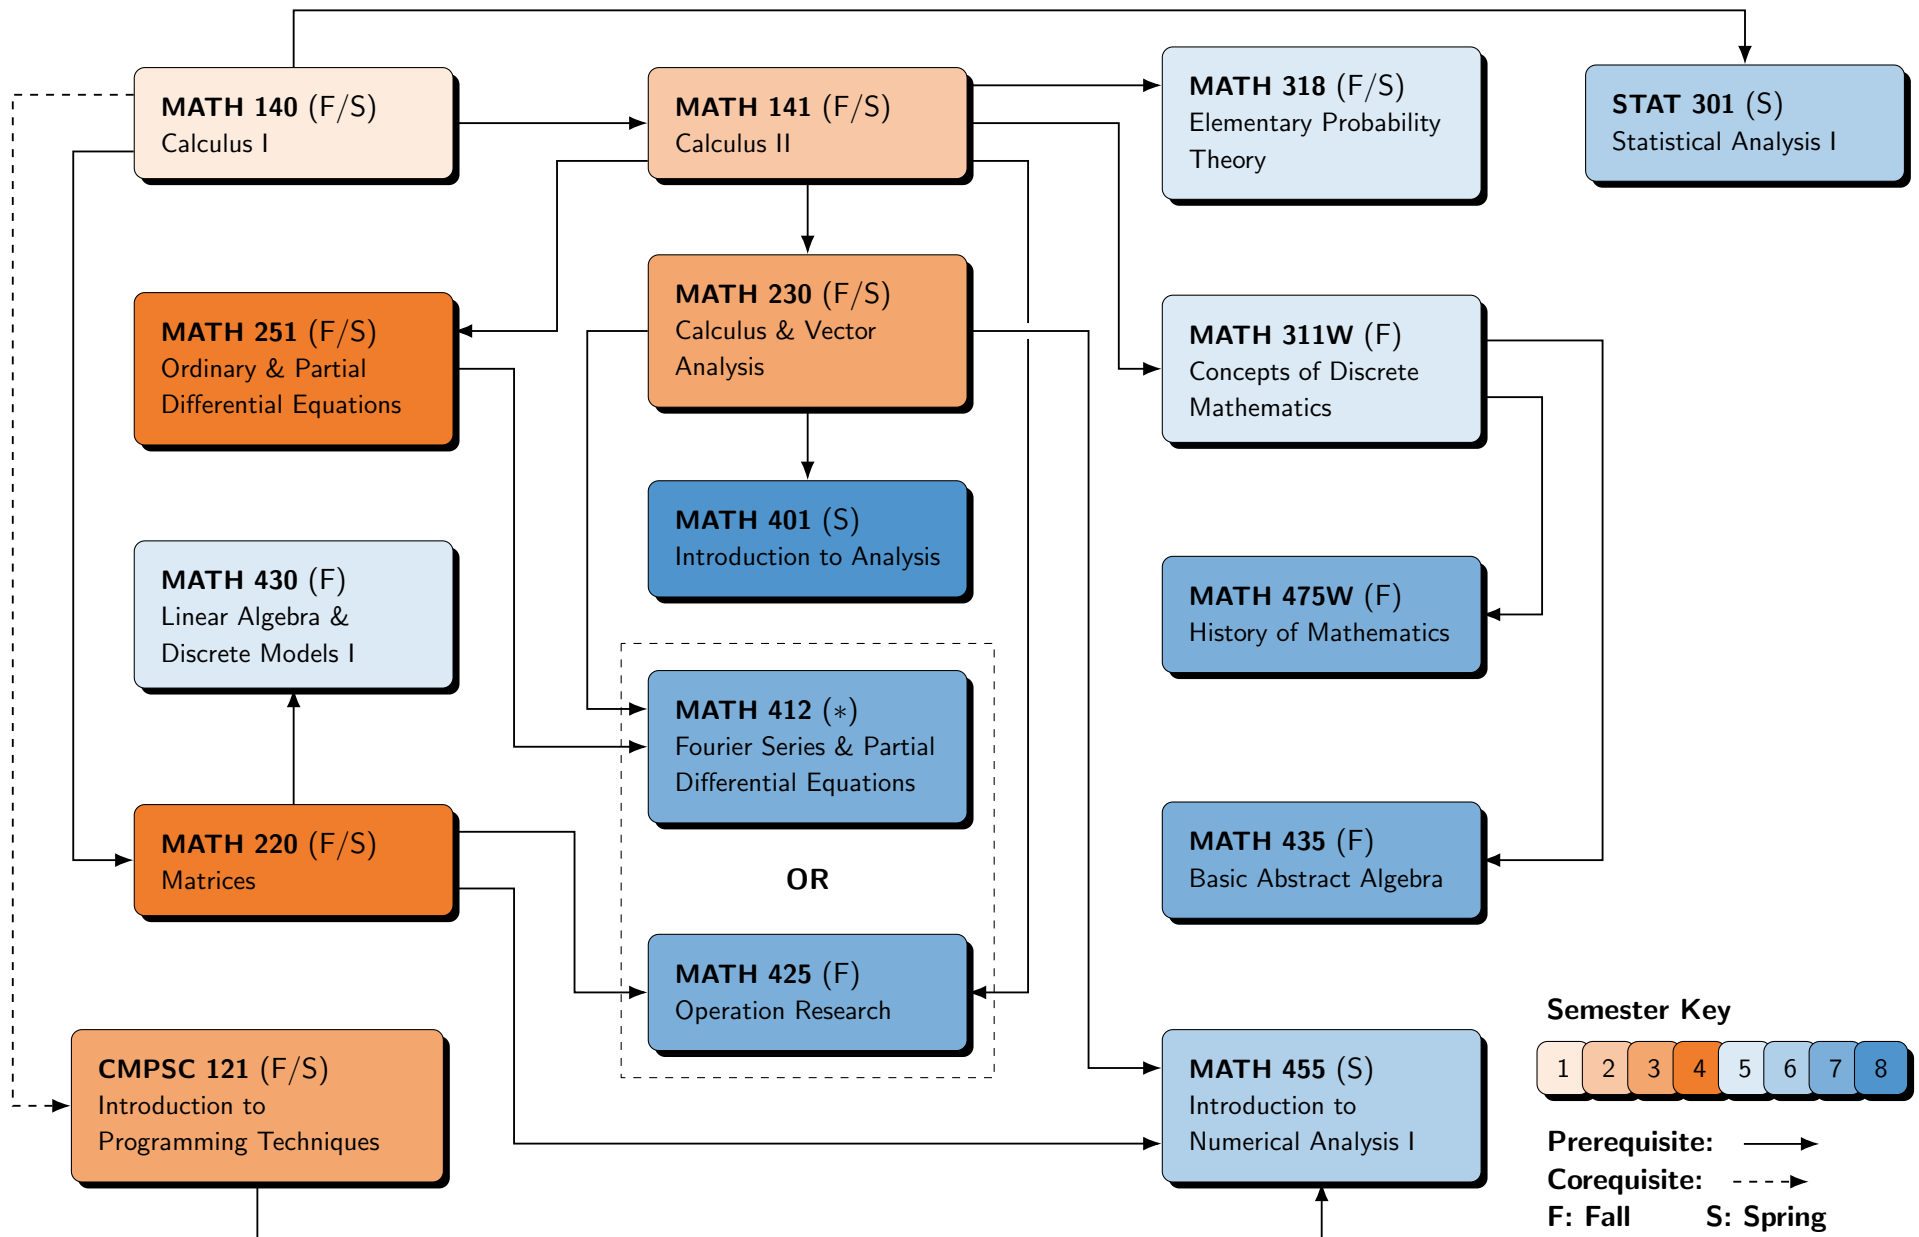

# Prerequisite Chart for the Mathematical Science Major

General Math Science Option (Core courses only)

\* Offered every third semester. Consult an advisor for specific time.