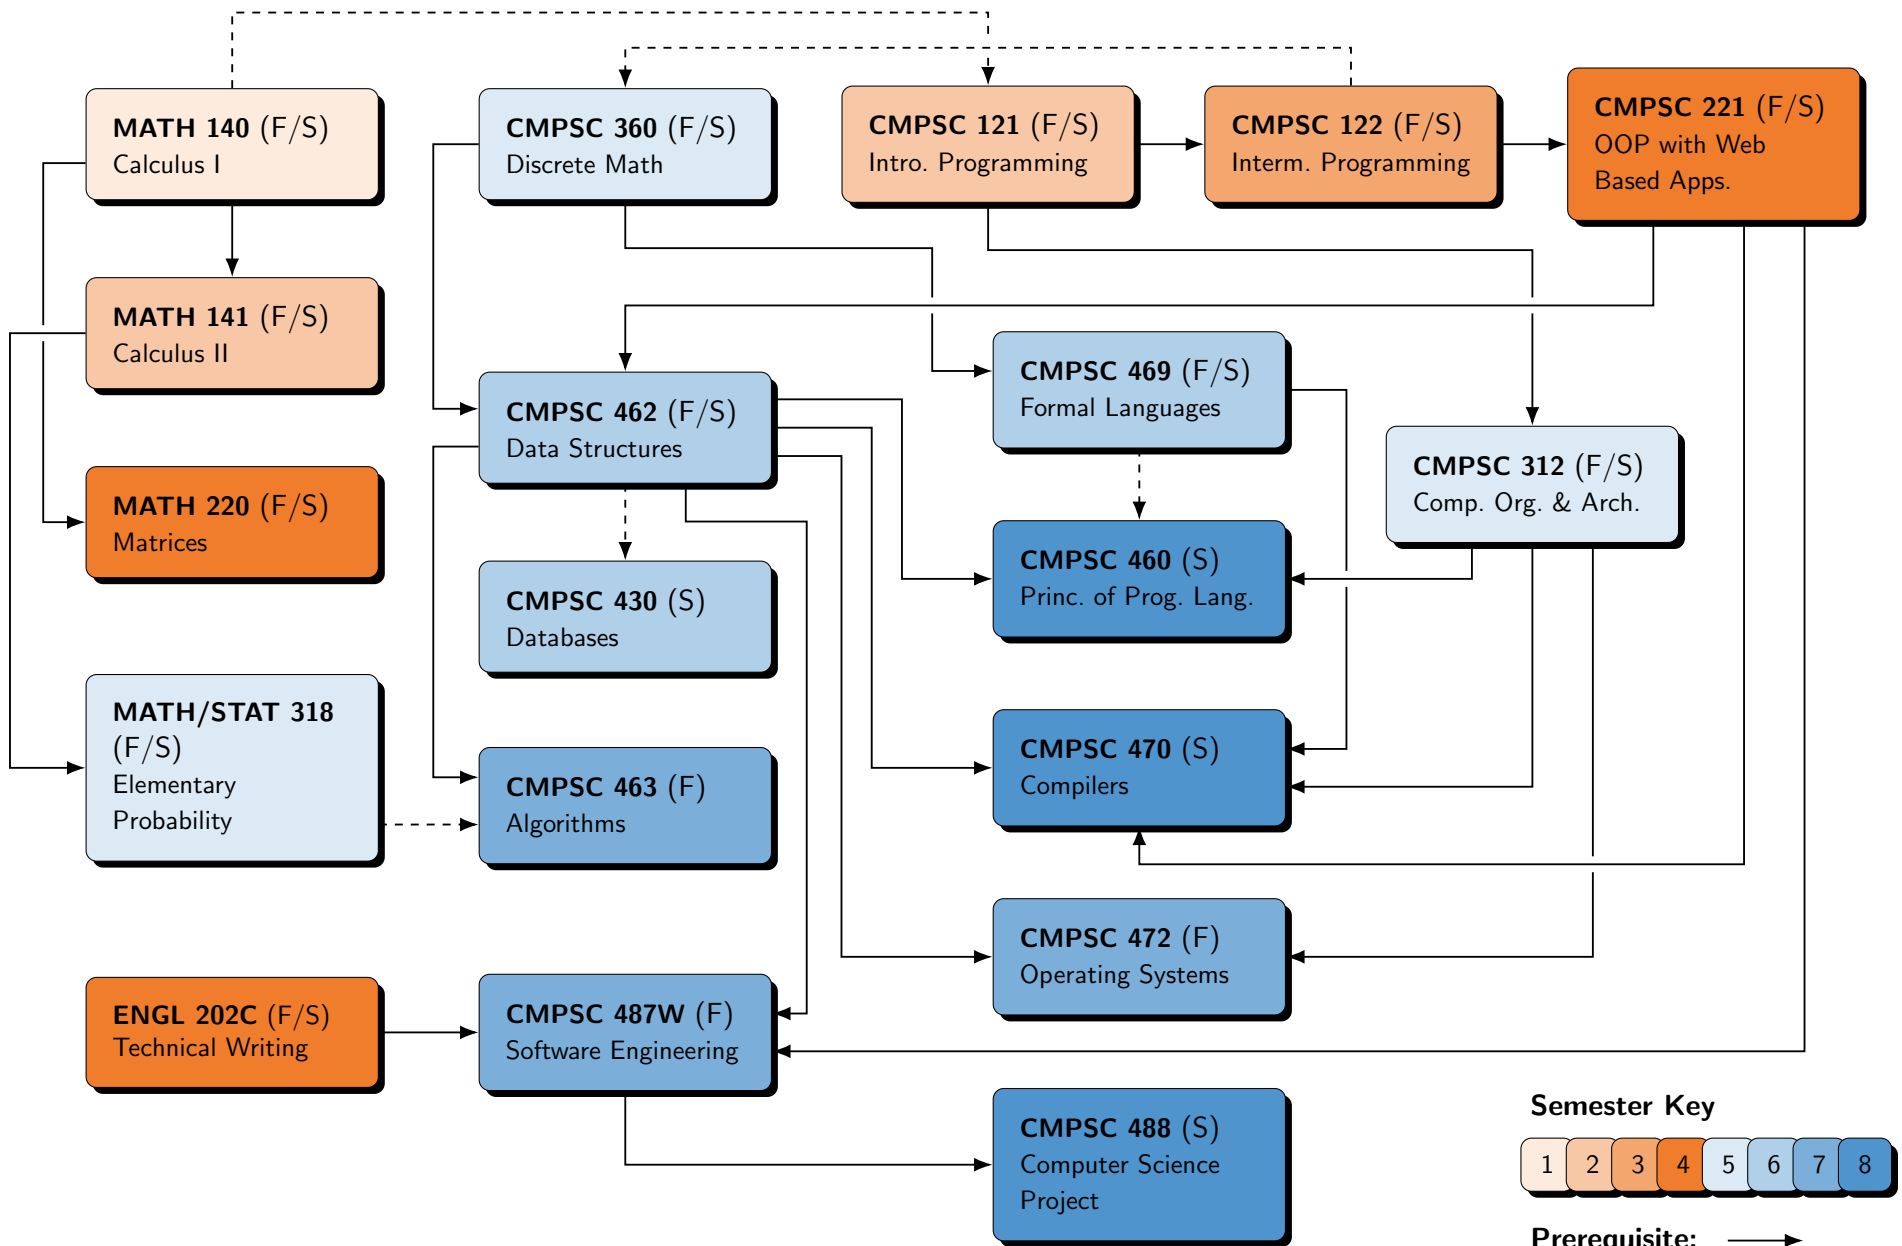

Prerequisite Chart for the Computer Science Major

(Core courses only)

Semester Key

1	2	3	4	5	6	7	8
---	---	---	---	---	---	---	---

Prerequisite: —→
 Corequisite: - - - ->
 F: Fall S: Spring