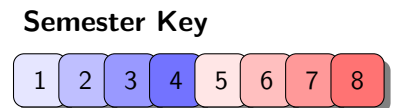

# Prerequisite Chart for the Computer Science Major

Prerequisite: ———→  
 Corequisite: - - - - -→  
 F: Fall      S: Spring  
 Date: October 7, 2011