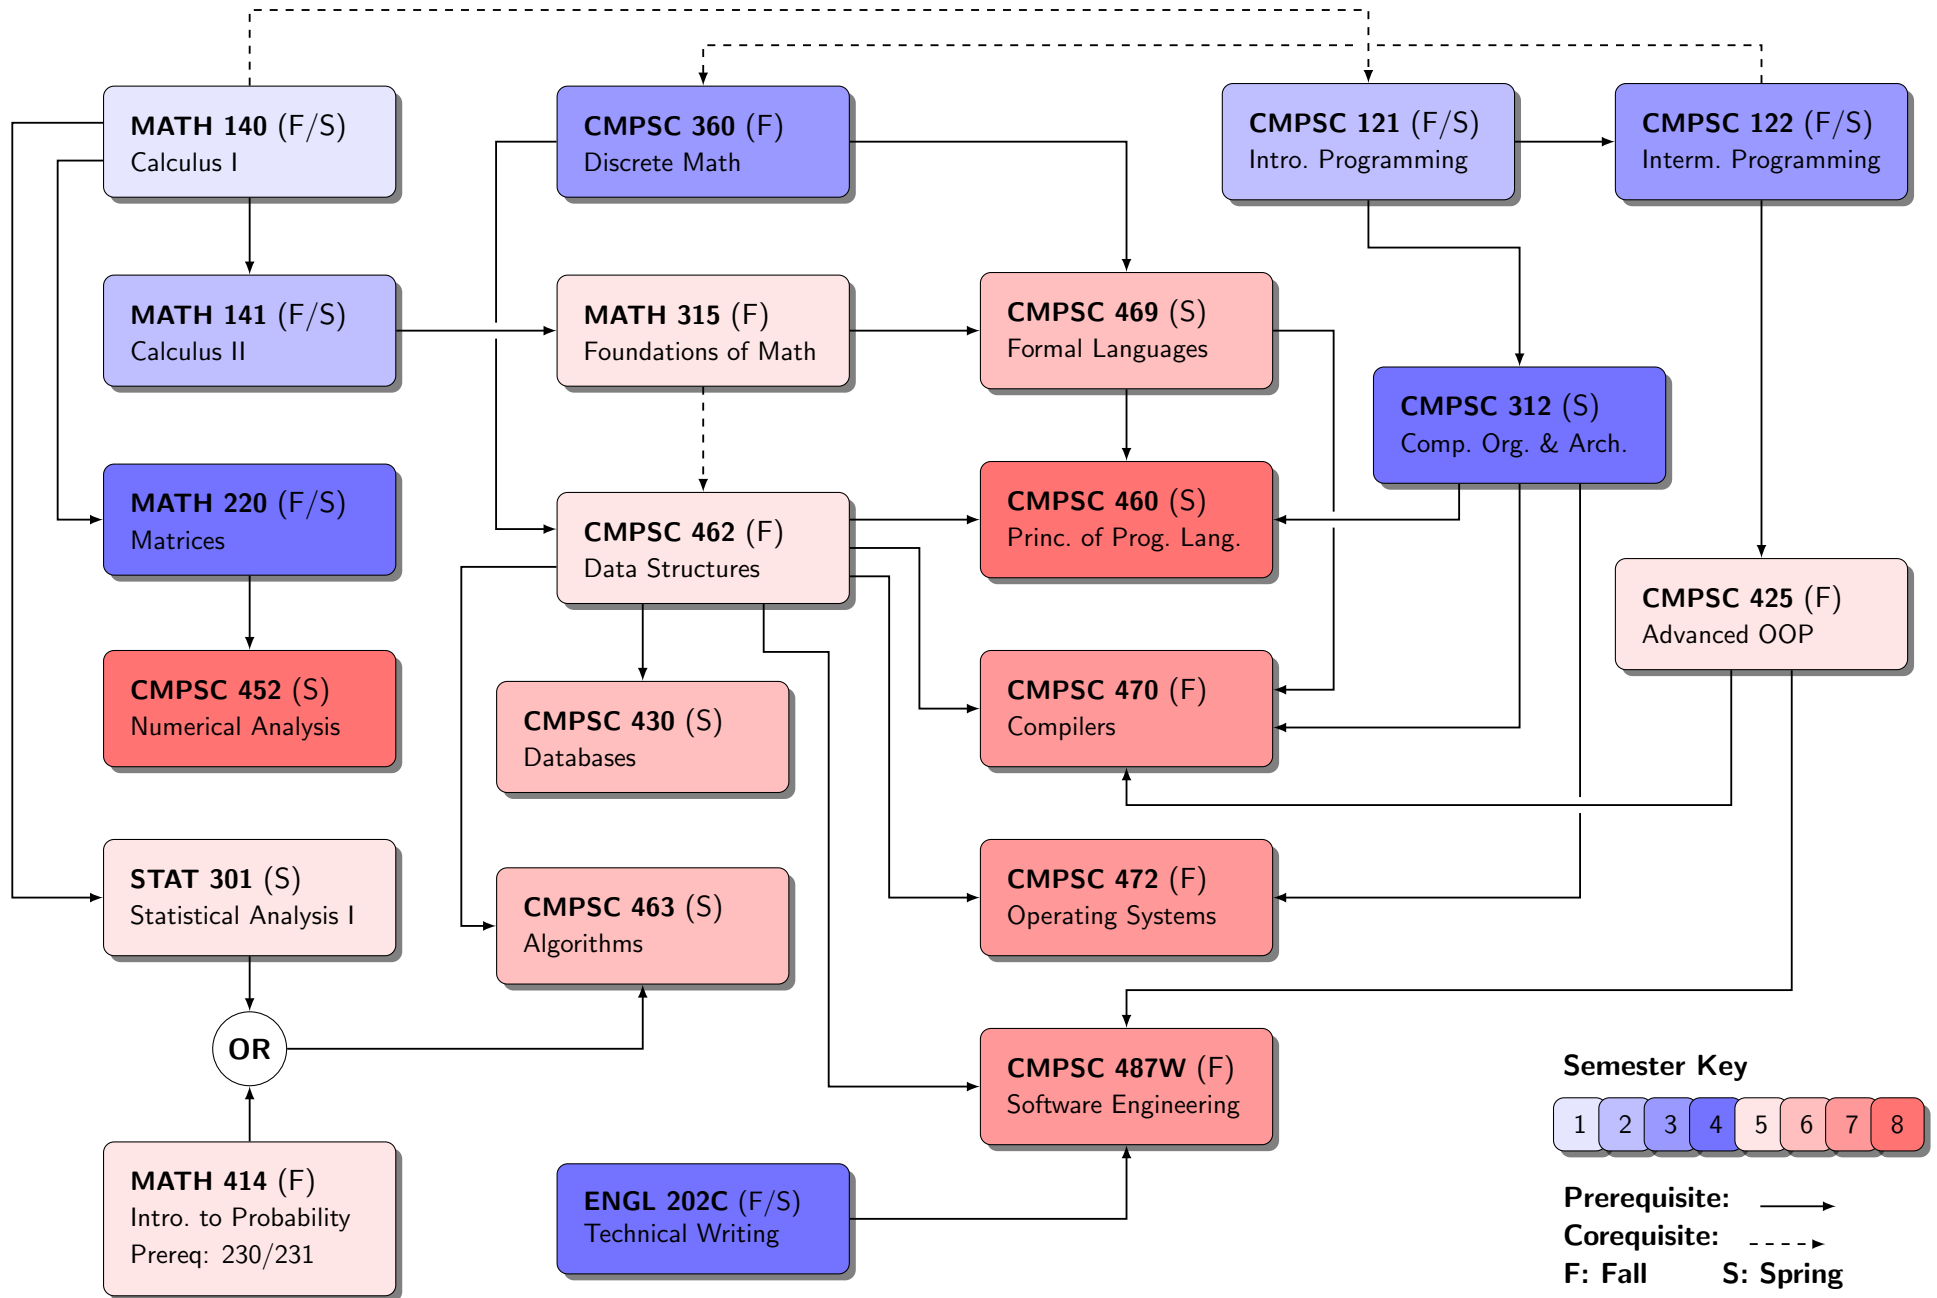

# Prerequisite Chart for the Computer Science Major

Prerequisite: ———→  
 Corequisite: - - - - -→  
 F: Fall      S: Spring  
 Date: October 7, 2011