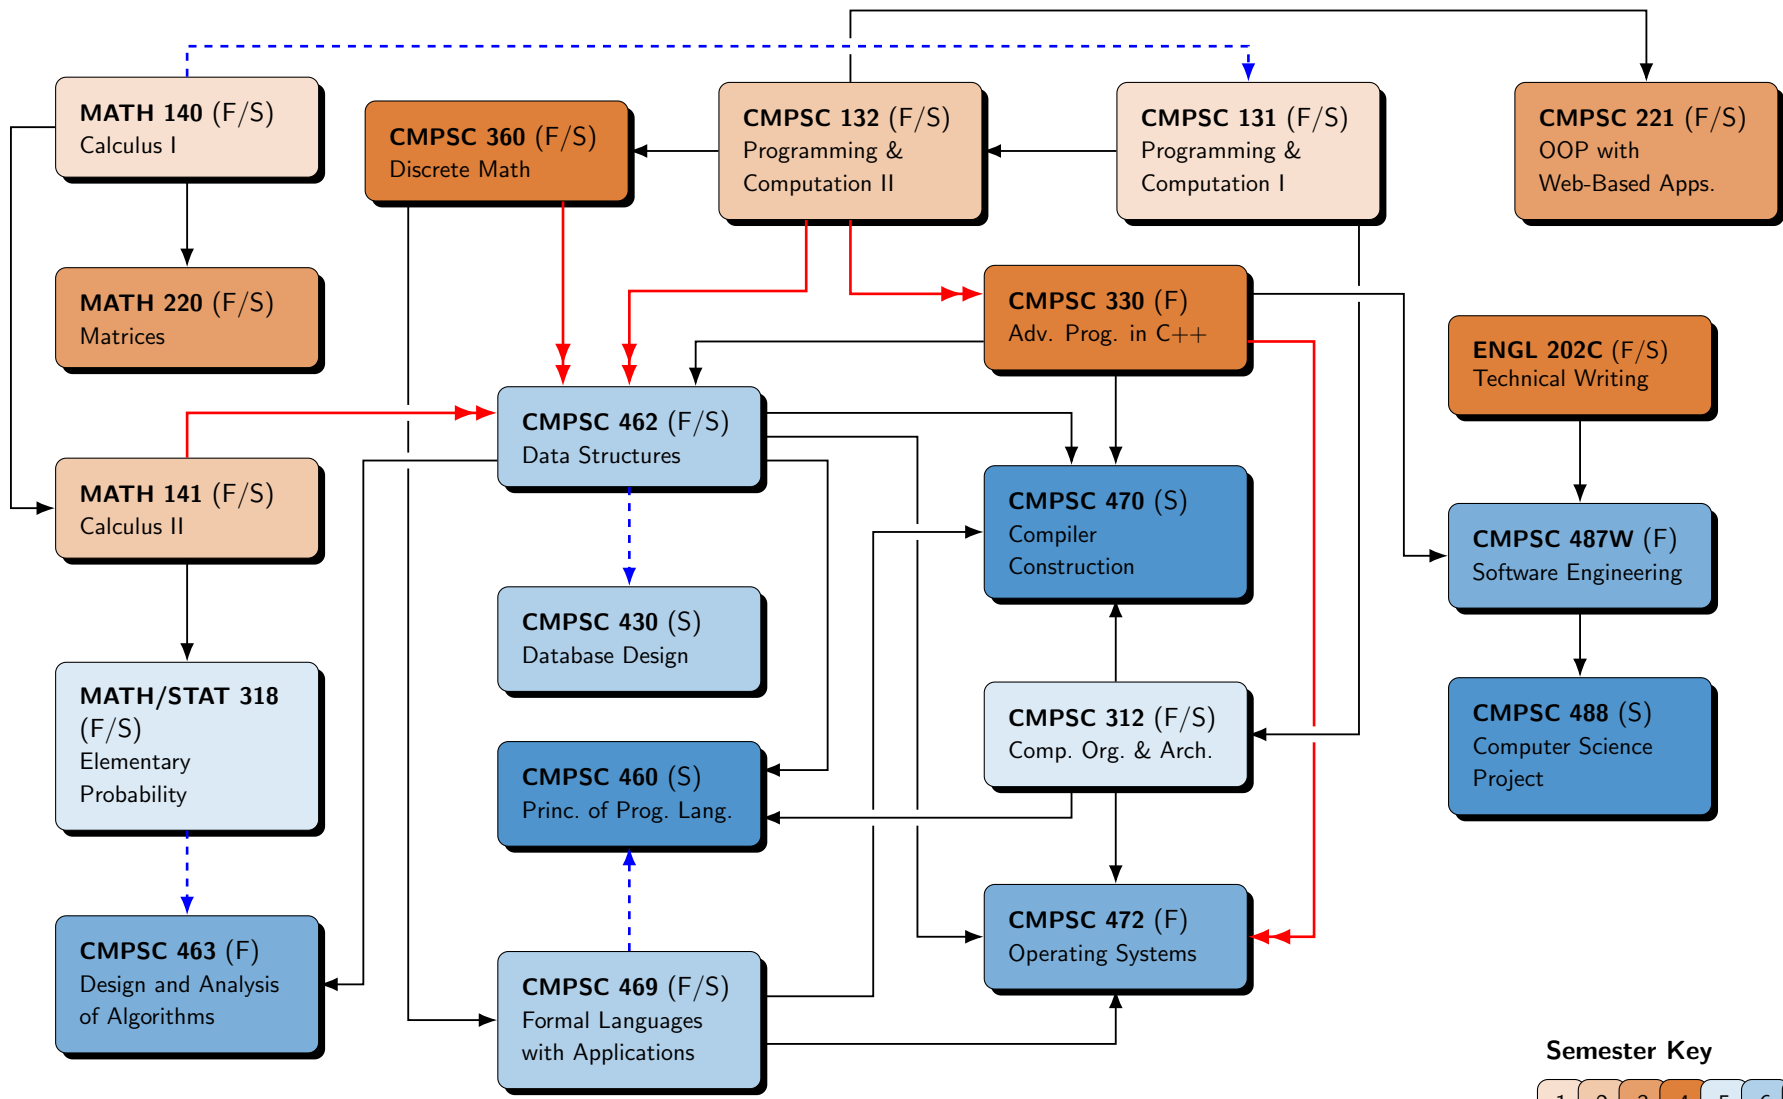

Prerequisite Chart for the Computer Science Major

(General Option – Core courses only)

Semester Key

1	2	3	4	5	6	7	8
---	---	---	---	---	---	---	---

Prerequisite: —→
 Corequisite: - - - ->
 C or Better: ==>>
 F: Fall S: Spring